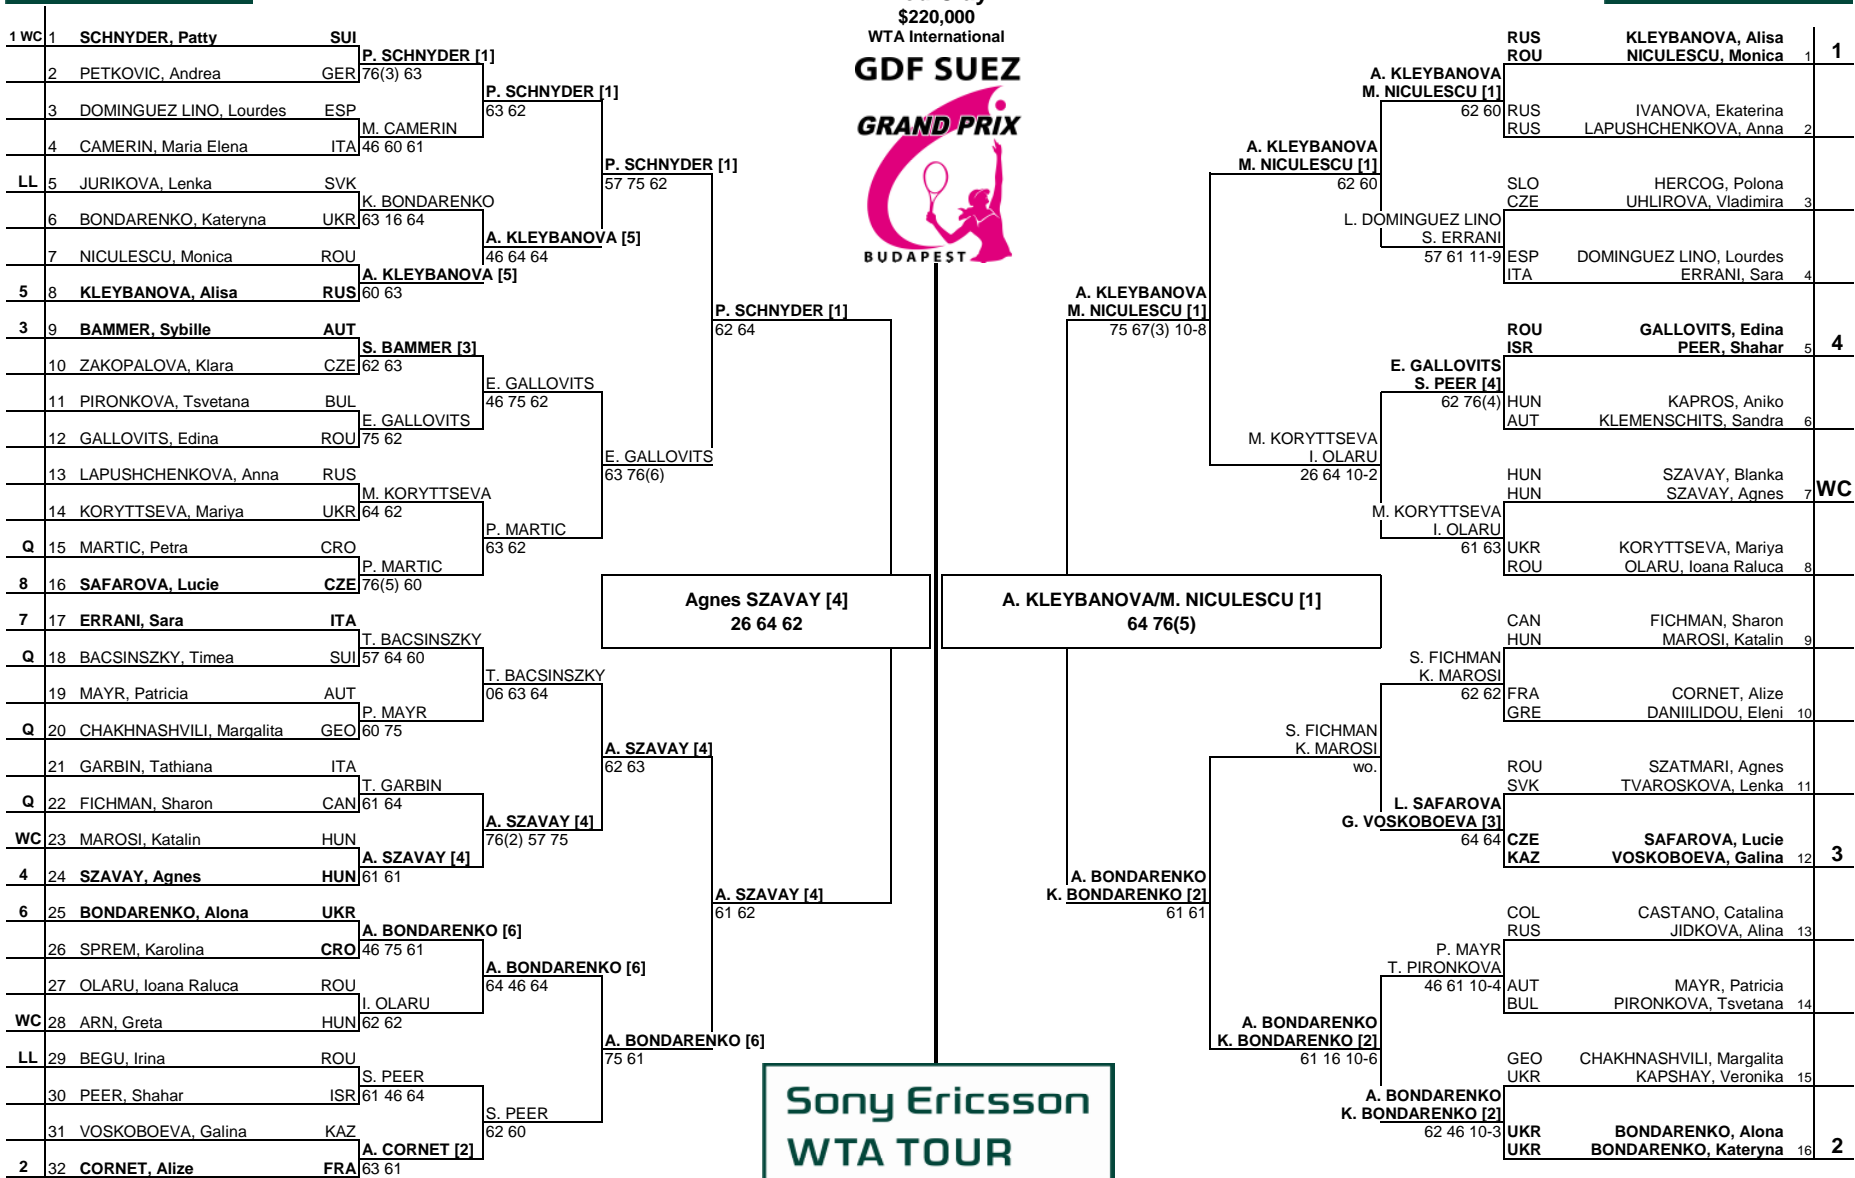

MAIN DRAW SINGLES

GDF SUEZ GRAND PRIX
Budapest, Hungary July 6 - 12, 2009
Red Clay
\$220,000

MAIN DRAW DOUBLES

Seeded Players	Rank	Prize Money	Pts.	Lucky Losers
1 SCHNYDER, Patty	22	Winner	\$37,000	280
2 CORNET, Alize	24	Finalist	\$19,000	200
3 BAMMER, Sybille	26	Semi-Finalist	\$10,200	130
4 SZAVAY, Agnes	28	Quarter-Finalist	\$5,340	70
5 KLEYBANOVA, Alisa	31	2nd Round	\$2,950	30
6 BONDARENKO, Alona	33	1st Round	\$1,725	1
7 ERRANI, Sara	39	Retirements / W.O.		
8 SAFAROVA, Lucie	48	Retirements / W.O.		
Last Direct Acceptance				CETKOVSKA (right ankle injury)
LAPUSHCHENKOVA - 114				LEPCHENKO (wrist injury)

Seeded Players	Rank	Prize Money (Per Team)	Pts.	Alternates
1 A. Kleybanova / M. Niculescu	97	Winner	\$11,000	280
2 A. Bondarenko / K. Bondarenko	106	Finalist	\$5,750	200
3 L. Safarova / G. Voskoboeva	119	Semi-Finalist	\$3,100	130
4 E. Galloviets / S. Peer	177	Quarter-Finalist	\$1,650	70
First Round				\$860
Last Direct Acceptance				SAFAROVA (thigh strain)
Tony Cho				IVANOVA/LAPUSHCHENKOVA - 491